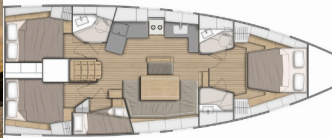

OCEANIS 46.1 - layout
4 CABINS & 2 HEADS

Charter Base	Pula, ACI Marina Pomer, Croatia
Yacht ID	5050
Charter Brand	Bénéteau
Name	Nalu
Year	2020
Length	14.60 M
Cabins	4
Berths	8 + 2
Head/Shower	2

COMFORT: Bed linen, Cockpit cushions, Mosquito nets, Towels

DECK: Anchor chain counter, Bathing platform, Bilge pump - Mechanic, Bimini top, Boat hook, Bosun's chair (Safe seat) (boatswain's chair), Cockpit table, Cockpit/stern, outside shower, Davit, Dinghy, Electric anchor windlass, Fenders, Gangway, Outboard engine, Sprayhood, Teak seats in cockpit

ENTERTAINMENT: Fusion radio, Indoor speakers, Outdoor speakers, Stand up paddle (SUP) - FREE, TV, Wi-Fi Internet

GALLEY: Freezer, Gas bottles, Hot water, Ice box, Kitchen utensils (Galley equipment, cutlery), Oven, Refrigerator, Stove, Water pump

INTERIOR: Electric fans in cabins, LED interior lights

NAVIGATION: Autopilot, Binoculars, Bow thruster, Compass, GPS chart plotter - cockpit, Nautical charts, Pilot book, Wind instrument/Anemometer

SAFETY: Black Water Tank, Buoyant smoke signal, Distress signals, Fire axe, Fire extinguisher, First aid kit, Fog horn, Life belts (Safety harness), Life jackets, Liferaft, VHF radio

SAILS: Electric halyard winch, Lazy bag, Lazy jacks

YACHT ELECTRICS: Battery charger, Bilge pump - Electric, Heating, Service batteries, Shore connection 220 V, Solar panels, USB sockets