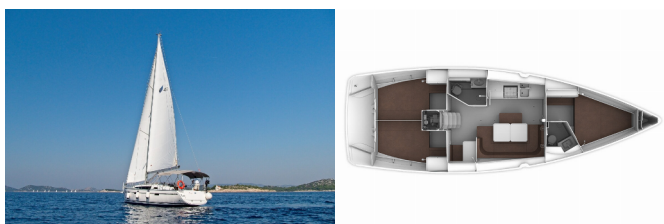

BAVARIA CRUISER 41

MH 66 (2016)

PRIMA SAILING
charter agency

VEMSA D.O.O. • Ozka Ulica 7 • 2310 Slovenska Bistrica • Slovenia

Phone: +386 41 767 155

E-mail: booking@prima-sailing.com

Web: prima-sailing.com

Charter Base	Marina Hramina, Croatia
Yacht ID	489
Charter Brand	Bavaria Yachtbau
Name	MH 66
Year	2016
Length	12.35 M
Cabins	3
Berths	6 + 1
Head/Shower	2

COMFORT: Bed linen, Blankets, Pillows, Towels

DECK: Anchor with chain, Bathing platform, Bilge pump - Mechanic, Bimini top, Boat hook, Bosun's chair (Safe seat) (boatswain's chair), Cockpit table, Cockpit/stern, outside shower, Deck brush, Dinghy, Electric anchor windlass, Fenders, Fuel funnel, Gangway, Impeller, Jerry cans for diesel, Main Deck Compass, Mooring ropes , Plastic bucket, Reserve motor oil, Sprayhood, Swimming ladder, Teak cockpit, Water hose, Winch handles

ENTERTAINMENT: DVD player, LCD TV, Radio CD player

GALLEY: Gas bottles, Gas cookers, Hot water, Kitchen utensils (Galley equipment, cutlery), Oven, Refrigerator, Sink, Water pump

INTERIOR: Barometer, Thermometer, Toilet paper

NAVIGATION: Autopilot, Binoculars, Bow thruster, GPS chart plotter, Hand bearing compass, Log, Speed, Depth- echo sounder, Navigation (Nautical) charts and nautical guide , Navigation set, Pilot book, Wind instrument/Anemometer

SAFETY: Distress signals, Emergency tiller, Fire extinguisher , First aid kit , Fog horn, Life belts (Safety harness), Life buoy + Flashing light, Life jackets, Oars (Paddles), Search light, Set of tools , Spare parts, Torch, VHF radio

YACHT ELECTRICS: Batteries, Battery charger , Bilge pump - Electric, Heating, Plug 220V, 12 V, Pump, Shore connection 220 V, Start battery