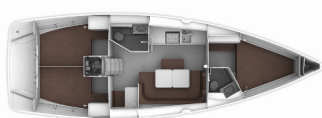

BAVARIA CRUISER 41

MH 66 (2016)

PRIMA SAILING
charter agency

VEMSA D.O.O. • Ozka Ulica 7 • 2310 Slovenska Bistrica • Slovenia

Phone: +386 41 767 155

E-mail: booking@prima-sailing.com

Web: prima-sailing.com

Charter Base	Marina Hramina, Croatia
Yacht ID	489
Charter Brand	Bavaria Yachtbau
Name	MH 66
Year	2016
Length	12.35 M
Cabins	3
Berths	6 + 1
Head/Shower	2

COMFORT: Bed linen, Blankets, Pillows, Towels

DECK: Anchor with chain, Bathing platform, Bilge pump - Mechanic, Bimini top, Boat hook, Bosun's chair (Safe seat) (boatswain's chair), Cockpit table, Cockpit/stern, outside shower, Deck brush, Dinghy, Electric anchor windlass, Fenders, Fuel funnel, Gangway, Impeller, Jerry cans for diesel, Main Deck Compass, Mooring ropes , Plastic bucket, Reserve motor oil, Sprayhood, Swimming ladder, Teak cockpit, Water hose, Winch handles

ENTERTAINMENT: DVD player, LCD TV, Radio CD player

GALLEY: Gas bottles, Gas cookers, Hot water, Kitchen utensils (Galley equipment, cutlery), Oven, Refrigerator, Sink, Water pump

INTERIOR: Barometer, Thermometer, Toilet paper

NAVIGATION: Autopilot, Binoculars, Bow thruster, GPS chart plotter, Hand bearing compass, Log, Speed, Depth- echo sounder, Navigation (Nautical) charts and nautical guide , Navigation set, Pilot book, Wind instrument/Anemometer

SAFETY: Distress signals, Emergency tiller, Fire extinguisher , First aid kit , Fog horn, Life belts (Safety harness), Life buoy + Flashing light, Life jackets, Oars (Paddles), Search light, Set of tools , Spare parts, Torch, VHF radio

YACHT ELECTRICS: Batteries, Battery charger , Bilge pump - Electric, Heating, Plug 220V, 12 V, Pump, Shore connection 220 V, Start battery