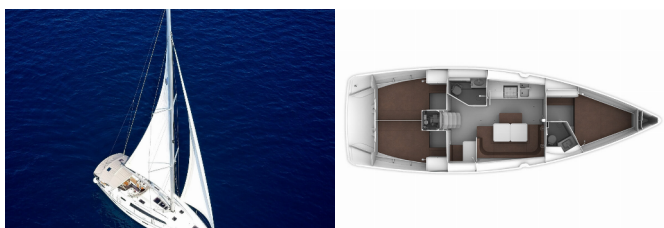

BAVARIA CRUISER 41

MH 64 (2016)

PRIMA SAILING
charter agency

VEMSA D.O.O. • Ozka Ulica 7 • 2310 Slovenska Bistrica • Slovenia

Phone: +386 41 767 155

E-mail: booking@prima-sailing.com

Web: prima-sailing.com

Charter Base	Marina Hramina, Croatia
Yacht ID	487
Charter Brand	Bavaria Yachtbau
Name	MH 64
Year	2016
Length	12.35 M
Cabins	3
Berths	6 + 1
Head/Shower	2

COMFORT: Bed linen, Blankets, Pillows, Towels

DECK: Anchor with chain, Bathing platform, Bilge pump - Mechanic, Bimini top, Boat hook, Bosun's chair (Safe seat) (boatswain's chair), Cockpit table, Cockpit/stern, outside shower, Deck brush, Dinghy, Electric anchor windlass, Fenders, Fuel funnel, Gangway, Impeller, Jerry cans for diesel, Main Deck Compass, Mooring ropes , Plastic bucket, Reserve motor oil, Sprayhood, Swimming ladder, Teak cockpit, Water hose, Winch handles

ENTERTAINMENT: DVD player, LCD TV, Radio CD player, Wi-Fi Internet

GALLEY: Gas bottles, Gas cookers, Hot water, Kitchen utensils (Galley equipment, cutlery), Oven, Refrigerator, Sink, Water pump

INTERIOR: Barometer, Thermometer, Toilet paper

NAVIGATION: Autopilot, Binoculars, Bow thruster, GPS chart plotter, Hand bearing compass, Log, Speed, Depth- echo sounder, Navigation (Nautical) charts and nautical guide , Navigation set, Pilot book, Wind instrument/Anemometer

SAFETY: Distress signals, Emergency tiller, Fire extinguisher , First aid kit , Fog horn, Life belts (Safety harness), Life buoy + Flashing light, Life jackets, Oars (Paddles), Search light, Set of tools , Spare parts, Torch, VHF radio

YACHT ELECTRICS: Batteries, Battery charger , Bilge pump - Electric, Heating, Plug 220V, 12 V, Pump, Shore connection 220 V, Start battery