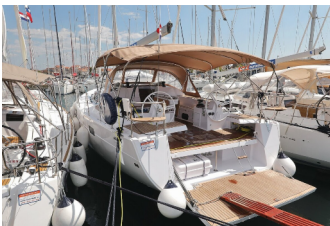

ELAN IMPRESSION 50

Abena (2019)

PRIMA SAILING
charter agency

VEMSA D.O.O. • Ozka Ulica 7 • 2310 Slovenska Bistrica • Slovenia

Phone: +386 41 767 155

E-mail: booking@prima-sailing.com

Web: prima-sailing.com

Charter Base	Marina Kornati, Croatia
Yacht ID	4868
Charter Brand	Elan Marine
Name	Abena
Year	2019
Length	15.20 M
Cabins	5
Berths	10 + 2
Head/Shower	2