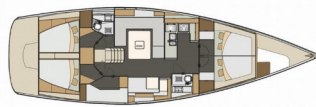

ELAN IMPRESSION 50

Abena (2019)

PRIMA SAILING
charter agency

VEMSA D.O.O. • Ozka Ulica 7 • 2310 Slovenska Bistrica • Slovenia

Phone: +386 41 767 155

E-mail: booking@prima-sailing.com

Web: prima-sailing.com

Charter Base	Marina Kornati, Croatia
Yacht ID	4868
Charter Brand	Elan Marine
Name	Abena
Year	2019
Length	15.20 M
Cabins	5
Berths	10 + 2
Head/Shower	2

COMFORT: Bed linen, Blankets, Cockpit cushions, Pillows

DECK: Bathing platform, Bimini top, Bosun's chair (Safe seat) (boatswain's chair), Cockpit fridge, Cockpit table, Cockpit/stern, outside shower, Dinghy, Electric anchor windlass, Mooring ropes, Shallow keel, Sprayhood, Teak cockpit

ENTERTAINMENT: Indoor speakers, Outdoor speakers, Radio CD mp3 player + USB

GALLEY: Freezer, Gas bottles, Gas cookers, Hot water, Kitchen utensils (Galley equipment, cutlery), Oven, Refrigerator, Sink, Stove

NAVIGATION: Autopilot, Bow thruster, Compass, Divider, nautic chart, GPS chart plotter - cockpit, Hand bearing compass, Harbour guides, Navigation (Nautical) charts and nautical guide, Radar reflector, Wind instrument/Anemometer, Windex

SAFETY: Black Water Tank, Distress signals, Emergency tiller, Fire extinguisher, First aid kit, Flashlight, Fog horn, Life belts (Safety harness), Life jackets, Set of tools, VHF radio, Wire (shroud) cutter

YACHT ELECTRICS: Batteries, Heating, Inverter, Shore power cable