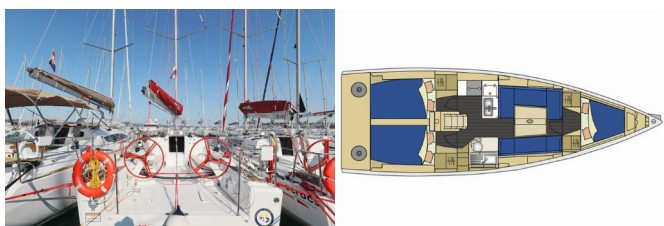

Charter Base	Marina Kornati, Croatia
Yacht ID	4861
Charter Brand	Elan Marine
Name	Uniform
Year	2012
Length	10.60 M
Cabins	3
Berths	6 + 2
Head/Shower	1

COMFORT: Cockpit cushions

DECK: Bimini top, Bosun's chair (Safe seat) (boatswain's chair), Cockpit table, Cockpit/stern, outside shower, Dinghy, Electric anchor windlass, Fenders, Main anchor, Spare anchor (Reserve, Auxiliary anchor)