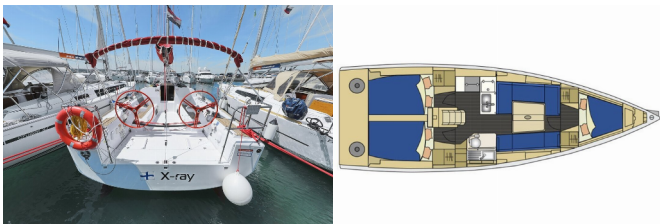

Charter Base	Marina Kornati, Croatia
Yacht ID	4860
Charter Brand	Elan Marine
Name	X-Ray
Year	2012
Length	10.60 M
Cabins	3
Berths	6 + 2
Head/Shower	1

COMFORT: Cockpit cushions

DECK: Bimini top, Bosun's chair (Safe seat) (boatswain's chair), Cockpit table, Cockpit/stern, outside shower, Dinghy, Electric anchor windlass, Fenders, Main anchor, Spare anchor (Reserve, Auxiliary anchor)