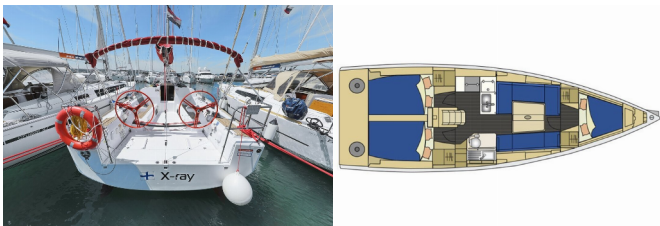

Charter Base	Marina Kornati, Croatia
Yacht ID	4860
Charter Brand	Elan Marine
Name	X-Ray
Year	2012
Length	10.60 M
Cabins	3
Berths	6 + 2
Head/Shower	1

COMFORT: Cockpit cushions

DECK: Bimini top, Bosun's chair (Safe seat) (boatswain's chair), Cockpit table, Cockpit/stern, outside shower, Dinghy, Electric anchor windlass, Fenders, Main anchor, Spare anchor (Reserve, Auxiliary anchor)