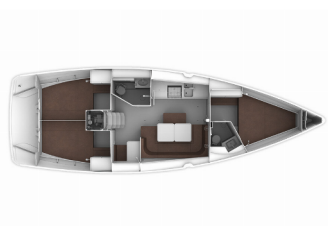

BAVARIA CRUISER 41

MH 62 (2016)

PRIMA SAILING
charter agency

VEMSA D.O.O. • Ozka Ulica 7 • 2310 Slovenska Bistrica • Slovenia

Phone: +386 41 767 155

E-mail: booking@prima-sailing.com

Web: prima-sailing.com

Charter Base	Marina Hramina, Croatia
Yacht ID	485
Charter Brand	Bavaria Yachtbau
Name	MH 62
Year	2016
Length	12.35 M
Cabins	3
Berths	6 + 1
Head/Shower	2

COMFORT: Bed linen, Blankets, Pillows, Towels

DECK: Anchor with chain, Bathing platform, Bilge pump - Mechanic, Bimini top, Boat hook, Bosun's chair (Safe seat) (boatswain's chair), Cockpit table, Cockpit/stern, outside shower, Deck brush, Dinghy, Electric anchor windlass, Fenders, Fuel funnel, Gangway, Impeller, Jerry cans for diesel, Main Deck Compass, Mooring ropes , Plastic bucket, Reserve motor oil, Sprayhood, Swimming ladder, Teak cockpit, Water hose, Winch handles

ENTERTAINMENT: DVD player, LCD TV, Radio CD player

GALLEY: Gas bottles, Gas cookers, Hot water, Kitchen utensils (Galley equipment, cutlery), Oven, Refrigerator, Sink, Water pump

INTERIOR: Barometer, Thermometer, Toilet paper

NAVIGATION: Autopilot, Binoculars, Bow thruster, GPS chart plotter, Hand bearing compass, Log, Speed, Depth- echo sounder, Navigation (Nautical) charts and nautical guide , Navigation set, Pilot book, Wind instrument/Anemometer

SAFETY: Distress signals, Emergency tiller, Fire extinguisher , First aid kit , Fog horn, Life belts (Safety harness), Life buoy + Flashing light, Life jackets, Oars (Paddles), Search light, Set of tools , Spare parts, Torch, VHF radio

YACHT ELECTRICS: Batteries, Battery charger , Bilge pump - Electric, Heating, Plug 220V, 12 V, Pump, Shore connection 220 V, Start battery