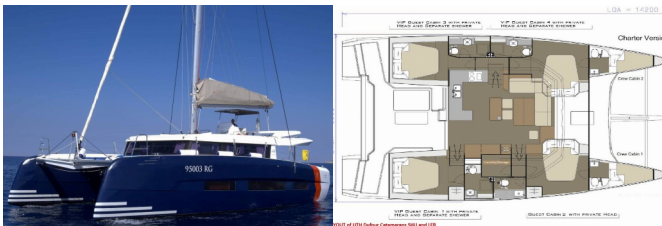

DUFOUR 48 CATAMARAN

Shu (2019)

PRIMA SAILING
charter agency

VEMSA D.O.O. • Ozka Ulica 7 • 2310 Slovenska Bistrica • Slovenia

Phone: +386 41 767 155

E-mail: booking@prima-sailing.com

Web: prima-sailing.com

Charter Base	ACI Marina Dubrovnik, Croatia
Yacht ID	4832
Charter Brand	Dufour Yachts
Name	Shu
Year	2019
Length	14.70 M
Cabins	4 + 2
Berths	8 + 1 + 2
Head/Shower	4 + 1

COMFORT: Leather salon cushions, Sundeck cushions, Towels

DECK: Cockpit fridge, Dinghy with outboard engine, Grill/Barbecue/Plancha, Hydraulic gangway, Teak cockpit, Ultra Anchor

ENTERTAINMENT: FUSION sound system, Underwater lights, Wireless Internet Router

GALLEY: Dishwasher, Freezer, Ice maker, Microwave, NESPRESSO coffee machine, Refrigerator

INTERIOR: Electric toilet, LED lights, Washing machine

NAVIGATION: AIS, Autopilot, Complete navigation equipment, GPS chart plotter, Navigation (Nautical) charts and nautical guide, Navigation set, Radar

SAFETY: Black Water Tank, VHF radio

SAILS: Lazy bag

YACHT ELECTRICS: Air Conditioning, Converter 220V/12V, Generator, Heating, Inverter, Watermaker - desalinator