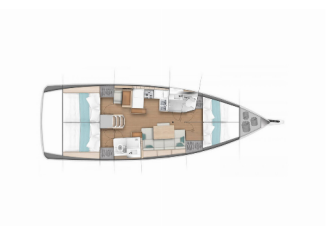

Web: [prima-sailing.com](http://prima-sailing.com)

**DECK:** Bimini top, Sprayhood

**ENTERTAINMENT:** Outdoor speakers, Radio CD player

**NAVIGATION:** Autopilot, Bow thruster, GPS chart plotter

**YACHT ELECTRICS:** Solar panels