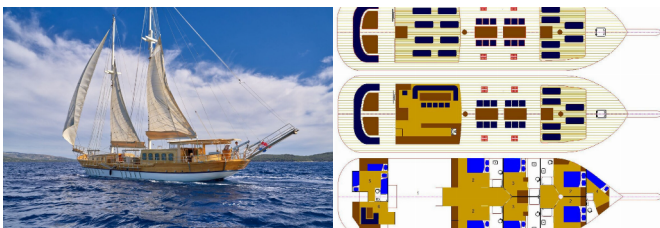

LIBRA

Libra (1997)

PRIMA SAILING
charter agency

VEMSA D.O.O. • Ozka Ulica 7 • 2310 Slovenska Bistrica • Slovenia

Phone: +386 41 767 155

E-mail: booking@prima-sailing.com

Web: prima-sailing.com

Charter Base	Marina Spinut, Croatia
Yacht ID	4475
Charter Brand	Unknown
Name	Libra
Year	1997
Length	31.50 M
Cabins	6
Berths	12
Head/Shower	6