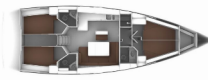

Web: prima-sailing.com

| | |
|----------------------|------------------|
| Charter Base | Göcek, Turkey |
| Yacht ID | 4447 |
| Charter Brand | Bavaria Yachtbau |
| Name | White Cloud |
| Year | 2023 |
| Length | 14.27 M |
| Cabins | 4 |
| Berths | 8 |
| Head/Shower | 3 |