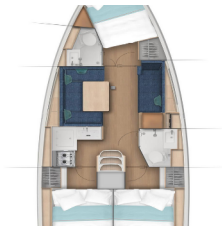

SUN ODYSSEY 380

Amelie (2024)

PRIMA SAILING
charter agency

VEMSA D.O.O. • Ozka Ulica 7 • 2310 Slovenska Bistrica • Slovenia

Phone: +386 41 767 155

E-mail: booking@prima-sailing.com

Web: prima-sailing.com

ENTERTAINMENT: Audio pack, TV, Wi-Fi Internet

GALLEY: Coffee machine, Ice maker

NAVIGATION: Autopilot, Bow thruster, GPS chart plotter, Wind instrument/Anemometer, Windex

SAFETY: VHF radio

YACHT ELECTRICS: Air Conditioning, Heating, Inverter, Solar panels, Watermaker - desalinator

Charter Base	Marina Kornati, Croatia
Yacht ID	4426
Charter Brand	Jeanneau
Name	Amelie
Year	2024
Length	11.22 M
Cabins	3
Berths	6 + 2
Head/Shower	2