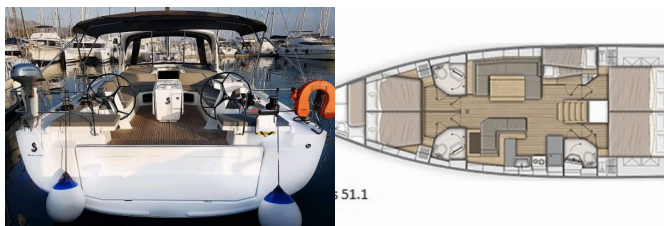

Charter Base	Alimos Marina, Greece
Yacht ID	4386
Charter Brand	Bénéteau
Name	One Piece
Year	2018
Length	15.94 M
Cabins	5 + 1
Berths	10 + 2
Head/Shower	3 + 1

DECK: Cockpit table, Cockpit/stern, outside shower, Dinghy with outboard engine, Teak deck

ENTERTAINMENT: TV, Underwater lights

GALLEY: Freezer, NESPRESSO coffee machine, Refrigerator

INTERIOR: Electric toilet

NAVIGATION: Autopilot, Bow thruster, GPS chart plotter - cockpit, Wind/speed/depth instruments