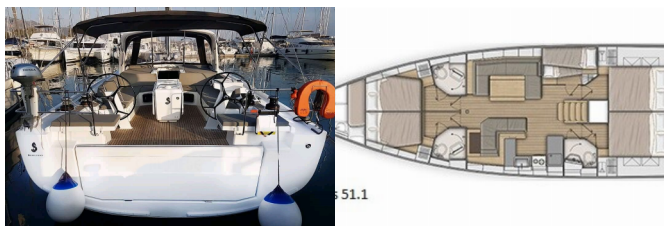

OCEANIS 51.1

One Piece (2018)

PRIMA SAILING
charter agency

VEMSA D.O.O. • Ozka Ulica 7 • 2310 Slovenska Bistrica • Slovenia

Phone: +386 41 767 155

E-mail: booking@prima-sailing.com

Web: prima-sailing.com

Charter Base	Alimos Marina, Greece
Yacht ID	4386
Charter Brand	Bénéteau
Name	One Piece
Year	2018
Length	15.94 M
Cabins	5 + 1
Berths	10 + 2
Head/Shower	3 + 1

DECK: Cockpit table, Cockpit/stern, outside shower, Dinghy with outboard engine, Teak deck

ENTERTAINMENT: Outdoor speakers, Radio CD player, TV, Underwater lights

GALLEY: Freezer, NESPRESSO coffee machine, Refrigerator

INTERIOR: Electric toilet

NAVIGATION: Autopilot, Bow thruster, GPS chart plotter - cockpit, Wind/speed/depth instruments

SAFETY: VHF radio

SAILS: Winch

YACHT ELECTRICS: Air Conditioning, Batteries, Generator, Solar panels