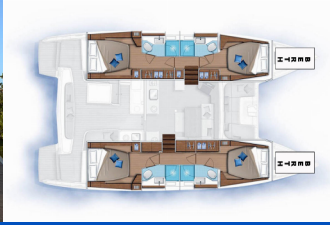

Charter Base	Seychelles, Mahe, Seychelles
Yacht ID	4302
Charter Brand	Lagoon-Bénéteau
Name	Hygge Of Denmark
Year	2023
Length	13.99 M
Cabins	4 + 2
Berths	8 + 2
Head/Shower	4

ADDITIONAL: Flag

COMFORT: Blankets, Cockpit cushions, Outside cushions, Pillows

DECK: Anchor with chain, Bilge pump - Mechanic, Bimini top, Boat hook, Bosun's chair (Safe seat) (boatswain's chair), Cockpit table, Cockpit/stern, outside shower, Deck brush, Deck lights, Dinghy with outboard engine, Electric anchor windlass, Fenders, Flybridge, Flybridge camera, Gangway, Jerry cans for fuel, LED outdoor ambiance lights, Mooring Cleats, Mooring ropes , Remote control for anchor winch with chain counter at helm, Round/globular fender, Spare anchor (Reserve, Auxiliary anchor), Sponge, Spring cleats, Swimming ladder, Teak cockpit, Teak table, Water hose, Winch handles