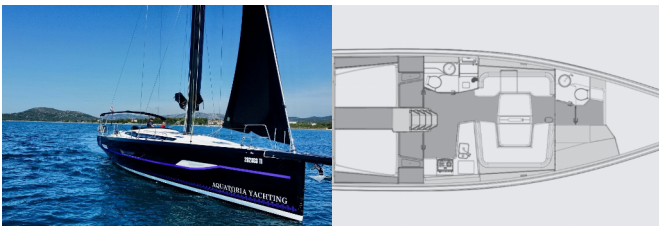

ELAN E6

Black Panther (2023)

PRIMA SAILING
charter agency

VEMSA D.O.O. • Ozka Ulica 7 • 2310 Slovenska Bistrica • Slovenia

Phone: +386 41 767 155

E-mail: booking@prima-sailing.com

Web: prima-sailing.com

Charter Base	Marina Pirovac, Croatia
Yacht ID	4229
Charter Brand	Elan Marine
Name	Black Panther
Year	2023
Length	15.30 M
Cabins	4
Berths	8 + 2
Head/Shower	2

COMFORT: Cockpit cushions

DECK: Anchor with chain, Bathing platform, Bimini top, Bow sail locker, Cockpit/stern, outside shower, Deck lights, Electric anchor windlass, Mooring Cleats, Set for steerman (helmsman's chair), Sprayhood, Winch handles