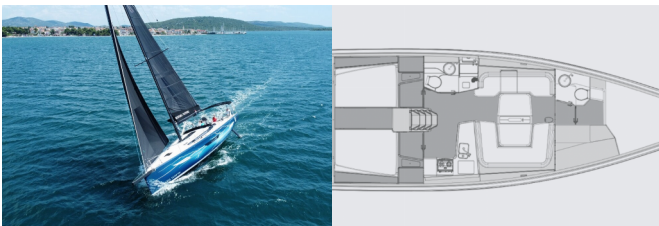

ELAN E6

Thor (2023)

PRIMA SAILING
charter agency

VEMSA D.O.O. • Ozka Ulica 7 • 2310 Slovenska Bistrica • Slovenia

Phone: +386 41 767 155

E-mail: booking@prima-sailing.com

Web: prima-sailing.com

Charter Base	Marina Pirovac, Croatia
Yacht ID	4228
Charter Brand	Elan Marine
Name	Thor
Year	2023
Length	15.30 M
Cabins	4
Berths	8 + 2
Head/Shower	2

COMFORT: Cockpit cushions

DECK: Anchor with chain, Bathing platform, Bimini top, Bow sail locker, Cockpit/stern, outside shower, Deck lights, Electric anchor windlass, Mooring Cleats, Set for steerman (helmsman's chair), Sprayhood, Winch handles