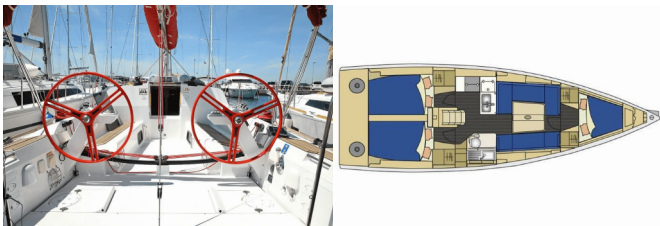

Charter Base	Marina Punat (Krk), Croatia
Yacht ID	4213
Charter Brand	Elan Marine
Name	Euphoria
Year	2012
Length	10.60 M
Cabins	3
Berths	6 + 2
Head/Shower	1

COMFORT: Cockpit cushions

DECK: Bilge pump - Mechanic, Bimini top, Cockpit table, Cockpit/stern, outside shower, Dinghy, Electric anchor windlass, Fenders, Mooring ropes , Spare anchor (Reserve, Auxiliary anchor), Swimming ladder