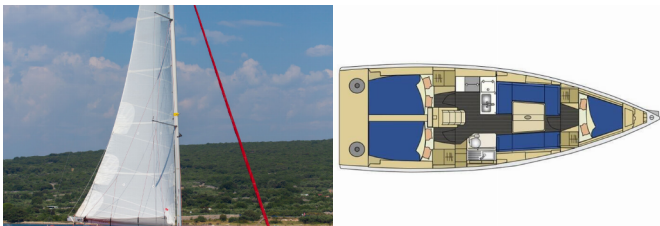

Charter Base	Marina Punat (Krk), Croatia
Yacht ID	4213
Charter Brand	Elan Marine
Name	Euphoria
Year	2012
Length	10.60 M
Cabins	3
Berths	6 + 2
Head/Shower	1

COMFORT: Cockpit cushions

DECK: Bilge pump - Mechanic, Bimini top, Cockpit table, Cockpit/stern, outside shower, Dinghy, Electric anchor windlass, Fenders, Mooring ropes , Spare anchor (Reserve, Auxiliary anchor), Swimming ladder