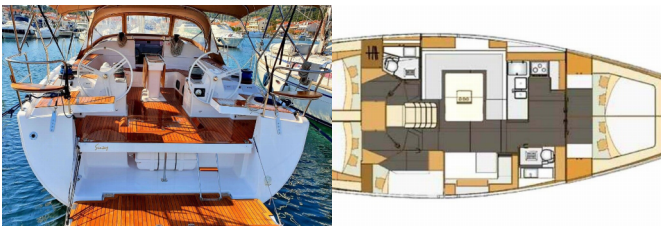

ELAN IMPRESSION 50

Suzy (2019)

PRIMA SAILING
charter agency

VEMSA D.O.O. • Ozka Ulica 7 • 2310 Slovenska Bistrica • Slovenia

Phone: +386 41 767 155

E-mail: booking@prima-sailing.com

Web: prima-sailing.com

Charter Base	Marina Kornati, Croatia
Yacht ID	4140
Charter Brand	Elan Marine
Name	Suzy
Year	2019
Length	15.20 M
Cabins	5
Berths	10 + 2
Head/Shower	2

COMFORT: Cockpit cushions

DECK: Anchor chain counter, Anchor winch remote control, Anchor with chain, Bathing platform, Bimini top, Cockpit fridge, Cockpit table, Cockpit/stern, outside shower, Dinghy, Electric anchor windlass, Outdoor Lighting Control, Rail openings both sides, Spare anchor (Reserve, Auxiliary anchor), Sprayhood

ENTERTAINMENT: Indoor speakers, Outdoor speakers, Radio CD player, USB, Bluetooth

GALLEY: Freezer, Hot water

NAVIGATION: 3 blade folding propeller, Autopilot, Bow thruster, GPS chart plotter - cockpit, Navigation set

SAFETY: Black Water Tank, Life jackets

SAILS: Electric main sail winch, Lazy bag, Lazy jacks

YACHT ELECTRICS: Bilge pump - Electric, Electricity 230VAC, Heating