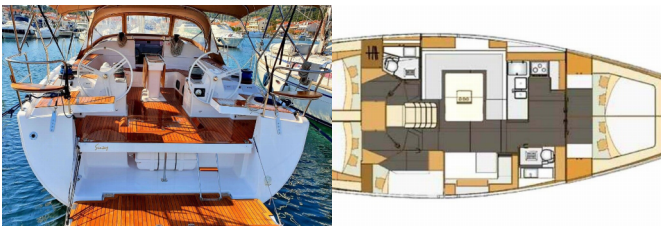

COMFORT: Cockpit cushions

DECK: Anchor chain counter, Anchor winch remote control, Anchor with chain, Bathing platform, Bimini top, Cockpit fridge, Cockpit table, Cockpit/stern, outside shower, Dinghy, Electric anchor windlass, Outdoor Lighting Control, Rail openings both sides, Spare anchor (Reserve, Auxiliary anchor), Sprayhood

ENTERTAINMENT: Indoor speakers, Outdoor speakers, Radio CD player, USB, Bluetooth

GALLEY: Freezer, Hot water

NAVIGATION: 3 blade folding propeller, Autopilot, Bow thruster, GPS chart plotter - cockpit, Navigation set

SAFETY: Black Water Tank, Life jackets

SAILS: Electric main sail winch, Lazy bag, Lazy jacks

YACHT ELECTRICS: Bilge pump - Electric, Electricity 230VAC, Heating

AVAILABILITY & PRICES

Elan Impression 50 Suzy (2019)