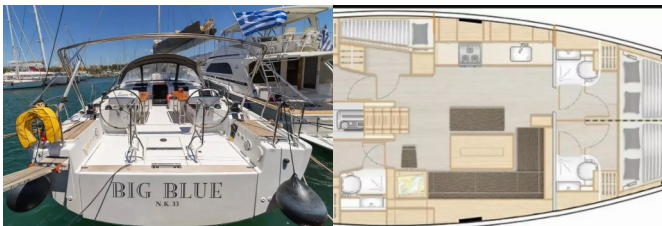

Web: [prima-sailing.com](http://prima-sailing.com)

<b>Charter Base</b>	Alimos Marina, Greece
<b>Yacht ID</b>	4139
<b>Charter Brand</b>	Hanse Yachts
<b>Name</b>	Big Blue
<b>Year</b>	2020
<b>Length</b>	15.55 M
<b>Cabins</b>	5 + 1
<b>Berths</b>	10 + 2
<b>Head/Shower</b>	3 + 1

**COMFORT:** Blankets, Pillows, Sheets, Towels

**DECK:** Bimini top, Black ball, Bosun's chair (Safe seat)  
(boatswain's chair), Dinghy with outboard engine, Sprayhood

**ENTERTAINMENT:** Radio CD player