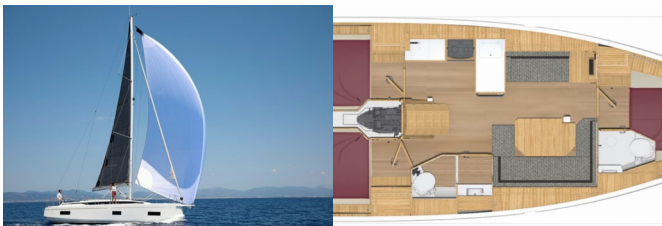

BAVARIA C38

Lizzy (2022)

PRIMA SAILING
charter agency

VEMSA D.O.O. • Ozka Ulica 7 • 2310 Slovenska Bistrica • Slovenia

Phone: +386 41 767 155

E-mail: booking@prima-sailing.com

Web: prima-sailing.com

Charter Base	Arenal/Playa De Palma, Spain
Yacht ID	4132
Charter Brand	Bavaria Yachtbau
Name	Lizzy
Year	2022
Length	11.31 M
Cabins	3
Berths	6 + 2
Head/Shower	2

DECK: Bathing platform, Bimini top, Black ball, Bosun's chair (Safe seat) (boatswain's chair), Cockpit table, Deck lights, Dinghy, Electric anchor windlass, Fenders, Jerry cans for diesel, Main anchor, Round/globular fender, Spare anchor (Reserve, Auxiliary anchor), Sprayhood, Swimming ladder, Teak cockpit, Winch handles