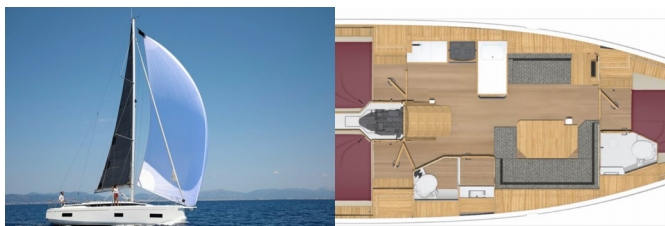

BAVARIA C38

Lizzy (2022)

PRIMA SAILING
charter agency

VEMSA D.O.O. • Ozka Ulica 7 • 2310 Slovenska Bistrica • Slovenia

Phone: +386 41 767 155

E-mail: booking@prima-sailing.com

Web: prima-sailing.com

Charter Base	Arenal/Playa De Palma, Spain
Yacht ID	4132
Charter Brand	Bavaria Yachtbau
Name	Lizzy
Year	2022
Length	11.31 M
Cabins	3
Berths	6 + 2
Head/Shower	2

DECK: Bathing platform, Bimini top, Black ball, Bosun's chair (Safe seat) (boatswain's chair), Cockpit table, Deck lights, Dinghy, Electric anchor windlass, Fenders, Jerry cans for diesel, Main anchor, Round/globular fender, Spare anchor (Reserve, Auxiliary anchor), Sprayhood, Swimming ladder, Teak cockpit, Winch handles