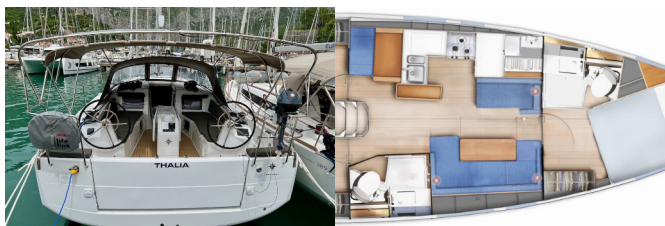

SUN ODYSSEY 410

Thalia (2022)

PRIMA SAILING
charter agency

VEMSA D.O.O. • Ozka Ulica 7 • 2310 Slovenska Bistrica • Slovenia

Phone: +386 41 767 155

E-mail: booking@prima-sailing.com

Web: prima-sailing.com

Charter Base	ACI Marina Pula, Croatia
Yacht ID	4124
Charter Brand	Jeanneau
Name	Thalia
Year	2022
Length	12.35 M
Cabins	3
Berths	6 + 2
Head/Shower	2

COMFORT: Cockpit cushions

DECK: Anchor with chain, Bathing platform, Bilge pump - Mechanic, Bimini top, Cockpit table, Cockpit/stern, outside shower, Dinghy, Electric anchor windlass, Gangway, Main anchor, Main Deck Compass, Spare anchor (Reserve, Auxiliary anchor), Sprayhood, Swimming ladder

ENTERTAINMENT: mp3 player, Outdoor speakers, TV

GALLEY: Hot water, Refrigerator

INTERIOR: Convertible table in salon

NAVIGATION: Autopilot, Binoculars, Bow thruster, Depthsounder, GPS chart plotter - cockpit, Navigation (Nautical) charts and nautical guide, Radar reflector, Wind instrument/Anemometer

SAFETY: Black Water Tank, Distress flare box, Emergency tiller, Fire extinguisher, First aid kit, Flashlight, Fog horn, Set of tools, VHF radio

YACHT ELECTRICS: 220V socket, Battery charger, Heating, Inverter, Plug 220V, 12 V, Shore connection 220 V, Solar panels