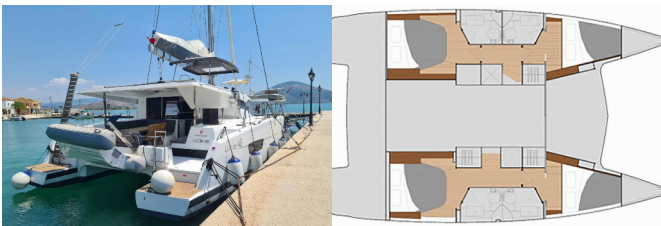

Charter Base	Marina Lefkas, Greece
Yacht ID	4084
Charter Brand	Fountaine Pajot
Name	CLASS
Year	2020
Length	11.73 M
Cabins	4
Berths	8 + 2
Head/Shower	4

COMFORT: Cockpit cushions

DECK: Anchor, Bimini top, Cockpit/stern, outside shower, Deck brush, Dinghy, Electric anchor windlass, Fenders, Plastic bucket, Sprayhood