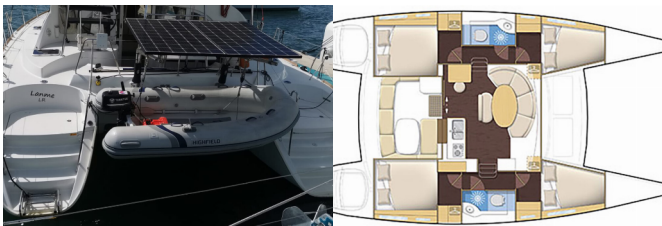

LAGOON 380

ECONOMY (2019)

PRIMA SAILING
charter agency

VEMSA D.O.O. • Ozka Ulica 7 • 2310 Slovenska Bistrica • Slovenia

Phone: +386 41 767 155

E-mail: booking@prima-sailing.com

Web: prima-sailing.com

Charter Base	Port De Plaisance, Caribbean
Yacht ID	3849
Charter Brand	Lagoon-Bénéteau
Name	ECONOMY
Year	2019
Length	11.55 M
Cabins	4
Berths	8 + 2
Head/Shower	2

COMFORT: Cockpit cushions

DECK: Anchor, Bathing platform, Bimini top, Cockpit/stern, outside shower, Deck brush, Dinghy, Electric anchor windlass, Fenders, Outboard engine, Plastic bucket, Sprayhood

ENTERTAINMENT: Fusion radio, Outdoor speakers, USB

GALLEY: Freezer, Hot water, Kitchen utensils (Galley equipment, cutlery), Oven, Refrigerator, Stove

INTERIOR: Inside shower

NAVIGATION: Autopilot, Compass, GPS, GPS chart plotter, Logge/Lot/Speed, Nautical charts, Navigation set, Wind instrument/Anemometer

SAFETY: Black Water Tank, Fire extinguisher , First aid kit , Flashlight, Safety equipment, Set of tools , VHF radio

SAILS: Lazy bag, Lazy jacks

YACHT ELECTRICS: Solar panels