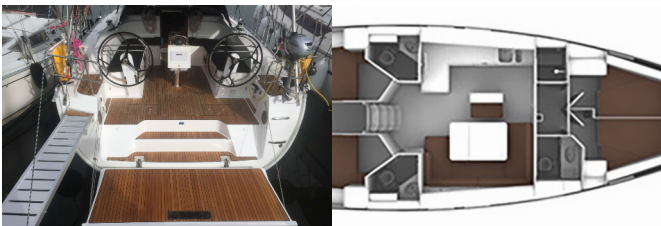

BAVARIA CRUISER 46

CLASS (2020)

PRIMA SAILING
charter agency

VEMSA D.O.O. • Ozka Ulica 7 • 2310 Slovenska Bistrica • Slovenia

Phone: +386 41 767 155

E-mail: booking@prima-sailing.com

Web: prima-sailing.com

Charter Base	Skiathos, Greece
Yacht ID	3830
Charter Brand	Bavaria Yachtbau
Name	CLASS
Year	2020
Length	14.27 M
Cabins	4
Berths	8 + 1
Head/Shower	3

COMFORT: Cockpit cushions

DECK: Anchor, Bimini top, Cockpit/stern, outside shower, Deck brush, Dinghy, Electric anchor windlass, Fenders, Folding cockpit table, Plastic bucket, Sprayhood

ENTERTAINMENT: Fusion radio, Outdoor speakers, TV, USB

GALLEY: Hot water, Kitchen utensils (Galley equipment, cutlery), Oven, Refrigerator, Stove

INTERIOR: Electric fans, Electric fans in cabins, Electric toilet, Inside shower

NAVIGATION: Autopilot, Bow thruster, Compass, GPS, GPS chart plotter, GPS chart plotter - cockpit, Logge/Lot/Speed, Nautical charts, Navigation set, Wind instrument/Anemometer

SAFETY: Black Water Tank, Fire extinguisher , First aid kit , Flashlight, Safety equipment, Set of tools , VHF radio

YACHT ELECTRICS: Inverter, Solar panels