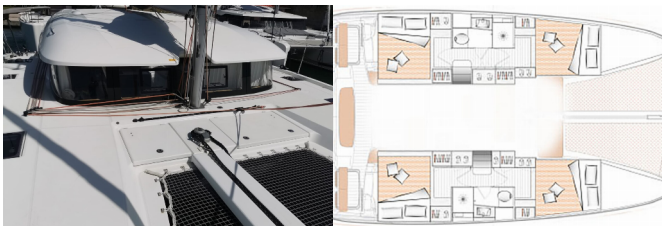

EXCESS 11

CLASS (2021)

PRIMA SAILING
charter agency

VEMSA D.O.O. • Ozka Ulica 7 • 2310 Slovenska Bistrica • Slovenia

Phone: +386 41 767 155

E-mail: booking@prima-sailing.com

Web: prima-sailing.com

Charter Base	Port De Plaisance, Caribbean
Yacht ID	3825
Charter Brand	Excess
Name	CLASS
Year	2021
Length	11.42 M
Cabins	4 + 2
Berths	8 + 2
Head/Shower	2

COMFORT: Cockpit cushions

DECK: Anchor, Bathing platform, Bimini top, Cockpit/stern, outside shower, Deck brush, Dinghy, Electric anchor windlass, Fenders, Outboard engine, Plastic bucket, Sprayhood

ENTERTAINMENT: Fusion radio, Outdoor speakers, USB

GALLEY: Freezer, Hot water, Kitchen utensils (Galley equipment, cutlery), Oven, Refrigerator, Stove

INTERIOR: Electric fans, Electric fans in cabins, Inside shower

NAVIGATION: Autopilot, Compass, GPS, GPS chart plotter, Logge/Lot/Speed, Nautical charts, Navigation set, Wind instrument/Anemometer

SAFETY: Black Water Tank, Fire extinguisher , First aid kit , Flashlight, Safety equipment, Set of tools , VHF radio

SAILS: Lazy bag, Lazy jacks

YACHT ELECTRICS: Solar panels