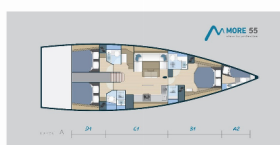

MORE 55

Sophie Emilie (2022)

PRIMA SAILING
charter agency

VEMSA D.O.O. • Ozka Ulica 7 • 2310 Slovenska Bistrica • Slovenia

Phone: +386 41 767 155

E-mail: booking@prima-sailing.com

Web: prima-sailing.com

DECK: Bimini top, Cockpit table, Cockpit/stern, outside shower, Dinghy, Electric anchor windlass, Gangway, Outboard engine, Sprayhood, Teak cockpit, Teak deck

ENTERTAINMENT: Radio CD player + USB

GALLEY: Coffee machine, Hot water

INTERIOR: Electric toilet

NAVIGATION: Autopilot, Bow thruster, GPS chart plotter, Log, Speed, Depth- echo sounder, Wind instrument/Anemometer

SAFETY: VHF radio

SAILS: Electric winch, Full carbon mast, Lazy bag, Lazy jacks, Spinnaker-device

YACHT ELECTRICS: Air Conditioning, Generator

Charter Base Yachtclub Seget (Marina Baotić), Croatia

Yacht ID 3763

Charter Brand More Boats

Name Sophie Emilie

Year 2022

Length 16.70 M

Cabins 3 + 1

Berths 6 + 2 + 1

Head/Shower 3 + 1