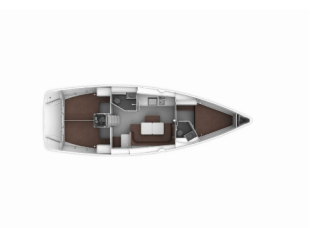

BAVARIA CRUISER 41

Summer Elli (2018)

PRIMA SAILING

charter agency

VEMSA D.O.O. • Ozka Ulica 7 • 2310 Slovenska Bistrica • Slovenia

Phone: +386 41 767 155

E-mail: booking@prima-sailing.com

Web: prima-sailing.com

Charter Base	ACI Marina Skradin, Croatia

Yacht ID	3761

Charter Brand	Bavaria Yachtbau

Name	Summer Elli

Year	2018

Length	12.35 M

Cabins	3

Berths	6 + 1

Head/Shower	2