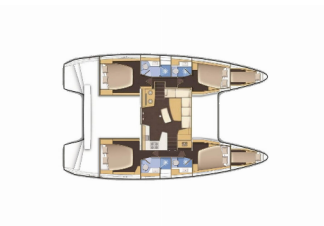

LAGOON 42

Luminor (2022)

PRIMA SAILING
charter agency

VEMSA D.O.O. • Ozka Ulica 7 • 2310 Slovenska Bistrica • Slovenia

Phone: +386 41 767 155

E-mail: booking@prima-sailing.com

Web: prima-sailing.com

Charter Base	Marina Split - ACI , Croatia
Yacht ID	3537
Charter Brand	Lagoon-Bénéteau
Name	Luminor
Year	2022
Length	12.80 M
Cabins	4 + 2
Berths	8 + 2 + 2
Head/Shower	4

COMFORT: Bed linen, Cockpit cushions, Sundeck cushions, Towels

DECK: Anchor with chain, Bimini top, Cockpit fridge, Cockpit table, Cockpit/stern, outside shower, Dinghy, Dinghy (byboat) pump, Electric anchor windlass, Fenders, Gangway, Mooring ropes , Outboard engine, Spare anchor (Reserve, Auxiliary anchor)