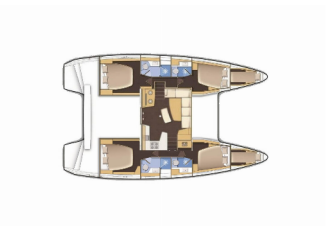

LAGOON 42

Luminor (2022)

PRIMA SAILING
charter agency

VEMSA D.O.O. • Ozka Ulica 7 • 2310 Slovenska Bistrica • Slovenia

Phone: +386 41 767 155

E-mail: booking@prima-sailing.com

Web: prima-sailing.com

Charter Base	Marina Split - ACI , Croatia
Yacht ID	3537
Charter Brand	Lagoon-Bénéteau
Name	Luminor
Year	2022
Length	12.80 M
Cabins	4 + 2
Berths	8 + 2 + 2
Head/Shower	4

COMFORT: Bed linen, Cockpit cushions, Sundeck cushions, Towels

DECK: Anchor with chain, Bimini top, Cockpit fridge, Cockpit table, Cockpit/stern, outside shower, Dinghy, Dinghy (byboat) pump, Electric anchor windlass, Fenders, Gangway, Mooring ropes , Outboard engine, Spare anchor (Reserve, Auxiliary anchor)