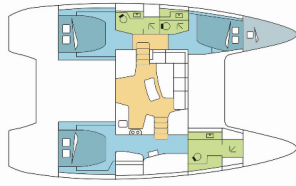

<b>Charter Base</b>	St. Thomas, Compass Point Marina, United States Virgin Islands
<b>Yacht ID</b>	3527
<b>Charter Brand</b>	Lagoon-Bénéteau
<b>Name</b>	BELLATRIX
<b>Year</b>	2022
<b>Length</b>	12.80 M
<b>Cabins</b>	3 + 1
<b>Berths</b>	6 + 1
<b>Head/Shower</b>	3

**COMFORT:** Cockpit cushions

**DECK:** Bimini top, Cockpit fridge, Cockpit table, Cockpit/stern, outside shower, Dinghy with outboard engine, Swimming ladder

**ENTERTAINMENT:** Fusion radio, Indoor speakers, Outdoor speakers