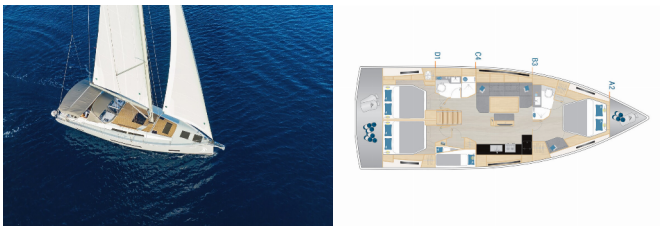

HANSE 460

Dioscuri - OW (2022)

PRIMA SAILING
charter agency

VEMSA D.O.O. • Ozka Ulica 7 • 2310 Slovenska Bistrica • Slovenia

Phone: +386 41 767 155

E-mail: booking@prima-sailing.com

Web: prima-sailing.com

Charter Base	Marina Kastela, Croatia
Yacht ID	3510
Charter Brand	Hanse Yachts
Name	Dioscuri - OW
Year	2022
Length	14.60 M
Cabins	4
Berths	8 + 2
Head/Shower	2

COMFORT: Bed linen, Cockpit cushions

DECK: Bathing platform, Bimini top, Cockpit fridge, Cockpit table, Cockpit/stern, outside shower, Davit, Dinghy, Electric anchor windlass, Sprayhood, Teak cockpit

ENTERTAINMENT: Outdoor speakers, Radio CD player