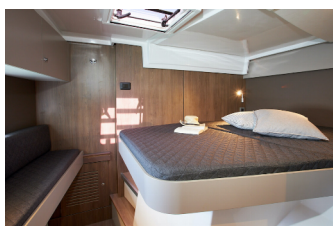

BALI CATSPACE

Meme (2022)

PRIMA SAILING
charter agency

VEMSA D.O.O. • Ozka Ulica 7 • 2310 Slovenska Bistrica • Slovenia

Phone: +386 41 767 155

E-mail: booking@prima-sailing.com

Web: prima-sailing.com

Charter Base	Marina Kastela, Croatia
Yacht ID	3497
Charter Brand	Catana
Name	Meme
Year	2022
Length	12.31 M
Cabins	4
Berths	8 + 2
Head/Shower	4

COMFORT: Cockpit cushions, Sundeck cushions

DECK: Anchor with chain, Bimini top, Cockpit/stern, outside shower, Dinghy, Electric anchor windlass

ENTERTAINMENT: Radio, TV, Underwater lights

GALLEY: Coffee machine, Freezer, Hot water, Kitchen utensils (Galley equipment, cutlery), Oven, Refrigerator

INTERIOR: Convertible table

NAVIGATION: Autopilot, Compass, Depthsounder, GPS chart plotter, GPS chart plotter - cockpit, Navigation (Nautical) charts and nautical guide , Navigation set, Wind instrument/Anemometer

SAFETY: Black Water Tank, First aid kit , Life jackets, Liferaft , Safety equipment, Set of tools , VHF radio

YACHT ELECTRICS: Air Conditioning, Inverter, Shore connection 220 V, Solar panels