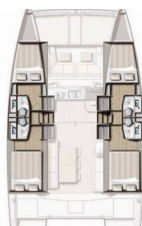

COMFORT: Bed linen, Cockpit cushions, Sun mattresses

DECK: Bimini top, Cockpit table, Cockpit/stern, outside shower, Dinghy, Electric anchor windlass, Flybridge, Forward cockpit

ENTERTAINMENT: Outdoor speakers, Radio CD mp3 player + USB