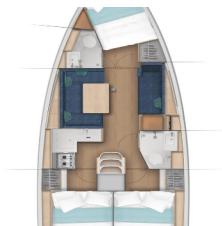

SUN ODYSSEY 380

Nala (2022)

PRIMA SAILING

charter agency

VEMSA D.O.O. • Ozka Ulica 7 • 2310 Slovenska Bistrica • Slovenia

Phone: +386 41 767 155

E-mail: booking@prima-sailing.com

Web: prima-sailing.com

ENTERTAINMENT: Audio pack, TV, Wi-Fi Internet

GALLEY: Coffee machine, Ice maker, Refrigerator

NAVIGATION: Autopilot, Bow thruster, GPS chart plotter, Wind instrument/Anemometer, Windex

SAFETY: VHF radio

YACHT ELECTRICS: Air Conditioning, Heating, Inverter, Solar panels, Watermaker - desalinator

Charter Base	Marina Kornati, Croatia
Yacht ID	3386
Charter Brand	Jeanneau
Name	Nala
Year	2022
Length	11.22 M
Cabins	3
Berths	6 + 2
Head/Shower	2