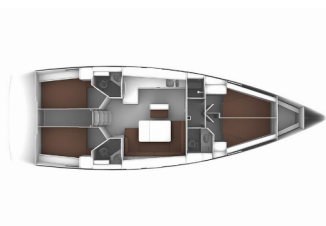

BAVARIA CRUISER 46

MH 51 (2015)

PRIMA SAILING
charter agency

VEMSA D.O.O. • Ozka Ulica 7 • 2310 Slovenska Bistrica • Slovenia

Phone: +386 41 767 155

E-mail: booking@prima-sailing.com

Web: prima-sailing.com

Charter Base	Marina Hramina, Croatia
Yacht ID	329
Charter Brand	Bavaria Yachtbau
Name	MH 51
Year	2015
Length	14.27 M
Cabins	4
Berths	8 + 1
Head/Shower	3

COMFORT: Bed linen, Blankets, Pillows, Towels

DECK: Anchor with chain, Bathing platform, Bilge pump - Mechanic, Bimini top, Boat hook, Bosun's chair (Safe seat) (boatswain's chair), Cockpit table, Cockpit/stern, outside shower, Deck brush, Dinghy, Electric anchor windlass, Fenders, Fuel funnel, Gangway, Impeller, Jerry cans for diesel, Main Deck Compass, Mooring ropes , Plastic bucket, Reserve motor oil, Sprayhood, Swimming ladder, Teak cockpit, Water hose, Winch handles

ENTERTAINMENT: DVD player, LCD TV, Radio CD player, Wi-Fi Internet

GALLEY: Gas bottles, Gas cookers, Hot water, Kitchen utensils (Galley equipment, cutlery), Oven, Refrigerator, Sink, Water pump

INTERIOR: Barometer, Thermometer, Toilet paper

NAVIGATION: Autopilot, Binoculars, Bow thruster, GPS chart plotter, Hand bearing compass, Log, Speed, Depth- echo sounder, Navigation (Nautical) charts and nautical guide , Navigation set, Pilot book, Wind instrument/Anemometer

SAFETY: Distress signals, Emergency tiller, Fire extinguisher , First aid kit , Fog horn, Life belts (Safety harness), Life buoy + Flashing light, Life jackets, Oars (Paddles), Search light, Set of tools , Spare parts, Torch, VHF radio

YACHT ELECTRICS: Batteries, Battery charger , Bilge pump - Electric, Heating, Plug 220V, 12 V, Pump, Shore connection 220 V, Start battery