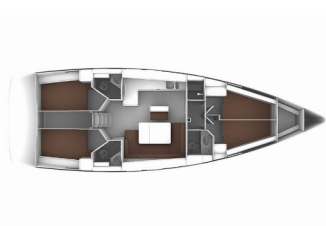

BAVARIA CRUISER 46

MH 49 (2015)

PRIMA SAILING
charter agency

VEMSA D.O.O. • Ozka Ulica 7 • 2310 Slovenska Bistrica • Slovenia

Phone: +386 41 767 155

E-mail: booking@prima-sailing.com

Web: prima-sailing.com

Charter Base	Marina Hramina, Croatia
Yacht ID	327
Charter Brand	Bavaria Yachtbau
Name	MH 49
Year	2015
Length	14.27 M
Cabins	4
Berths	8 + 1
Head/Shower	3

COMFORT: Bed linen, Blankets, Pillows, Towels

DECK: Anchor with chain, Bathing platform, Bilge pump - Mechanic, Bimini top, Boat hook, Bosun's chair (Safe seat) (boatswain's chair), Cockpit table, Cockpit/stern, outside shower, Deck brush, Dinghy, Electric anchor windlass, Fenders, Fuel funnel, Gangway, Impeller, Jerry cans for diesel, Main Deck Compass, Mooring ropes , Plastic bucket, Reserve motor oil, Sprayhood, Swimming ladder, Teak cockpit, Water hose, Winch handles

ENTERTAINMENT: DVD player, LCD TV, Radio CD player, Wi-Fi Internet

GALLEY: Gas bottles, Gas cookers, Hot water, Kitchen utensils (Galley equipment, cutlery), Oven, Refrigerator, Sink, Water pump

INTERIOR: Barometer, Thermometer, Toilet paper

NAVIGATION: Autopilot, Binoculars, Bow thruster, GPS chart plotter, Hand bearing compass, Log, Speed, Depth- echo sounder, Navigation (Nautical) charts and nautical guide , Navigation set, Pilot book, Wind instrument/Anemometer

SAFETY: Distress signals, Emergency tiller, Fire extinguisher , First aid kit , Fog horn, Life belts (Safety harness), Life buoy + Flashing light, Life jackets, Oars (Paddles), Search light, Set of tools , Spare parts, Torch, VHF radio

YACHT ELECTRICS: Batteries, Battery charger , Bilge pump - Electric, Heating, Plug 220V, 12 V, Pump, Shore connection 220 V, Start battery