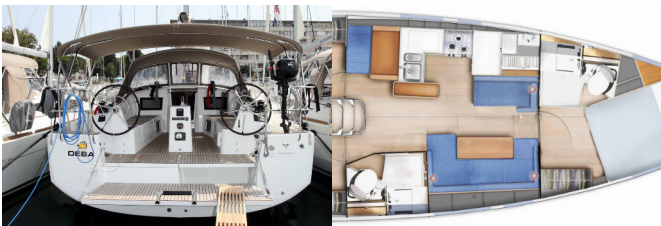

SUN ODYSSEY 410

Deba (2021)

PRIMA SAILING
charter agency

VEMSA D.O.O. • Ozka Ulica 7 • 2310 Slovenska Bistrica • Slovenia

Phone: +386 41 767 155

E-mail: booking@prima-sailing.com

Web: prima-sailing.com

Charter Base	ACI Marina Pula, Croatia
Yacht ID	3263
Charter Brand	Jeanneau
Name	Deba
Year	2021
Length	12.35 M
Cabins	3
Berths	6 + 2
Head/Shower	2

COMFORT: Cockpit cushions

DECK: Anchor with chain, Bathing platform, Bimini top, Cockpit table, Cockpit/stern, outside shower, Dinghy, Electric anchor windlass, Fenders, Main Deck Compass, Mooring ropes, Spare anchor (Reserve, Auxiliary anchor), Teak cockpit

ENTERTAINMENT: Fusion radio, Radio, USB, Bluetooth

GALLEY: Gas bottles, Hot water, Kitchen utensils (Galley equipment, cutlery), Refrigerator

INTERIOR: Electric fans in cabins

NAVIGATION: Autopilot, Bow thruster, Depthsounder, Divider, nautic chart, GPS chart plotter - cockpit, Hand bearing compass, Harbour guides, Navigation (Nautical) charts and nautical guide, Speedometer (Speed log), Wind instrument/Anemometer, Windex

SAFETY: Engine spare parts, Fire extinguisher, First aid kit, Life belts (Safety harness), Life buoy + Flashing light, Life jackets, Set of tools, Signal rockets and torches, Torch, VHF radio, Wire (shroud) cutter

SAILS: Lazy bag

YACHT ELECTRICS: Battery charger, Shore connection 220 V, USB sockets