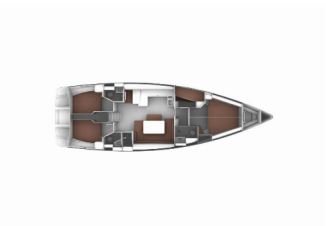

BAVARIA CRUISER 51

Lu (2014)

PRIMA SAILING
charter agency

VEMSA D.O.O. • Ozka Ulica 7 • 2310 Slovenska Bistrica • Slovenia

Phone: +386 41 767 155

E-mail: booking@prima-sailing.com

Web: prima-sailing.com

Charter Base	Marina Frapa, Croatia
Yacht ID	320
Charter Brand	Bavaria Yachtbau
Name	Lu
Year	2014
Length	15.59 M
Cabins	5
Berths	10 + 1
Head/Shower	3

COMFORT: Bed linen

DECK: Anchor with chain, Bilge pump - Mechanic, Bimini top, Boat hook, Canister for water, Cockpit light, Cockpit table, Cockpit/stern, outside shower, Deck brush, Deck lights, Dinghy, Dinghy (byboat) pump, Electric anchor windlass, Fenders, Gangway, Impeller, Jerry cans for fuel, Main anchor, Mooring ropes , Plastic bucket, Round/globular fender, Spare anchor (Reserve, Auxiliary anchor), Sprayhood, Swimming ladder, Water hose, Winch handles

ENTERTAINMENT: Outdoor speakers, Radio CD mp3 player, Wi-Fi Internet

GALLEY: Gas bottles, Gas cookers, Hot water, Kitchen utensils (Galley equipment, cutlery), Oven, Stove

INTERIOR: Barometer, Clock, Yacht documents

NAVIGATION: Autopilot, Binoculars, Bow thruster, Compass, Electronic sea charts, GPS chart plotter - cockpit, Hand bearing compass, List of lights, Navigation set, Navigation/position Lights, Pilot book, Radar reflector, Tridata, Windex

SAFETY: Distress flare box, Distress signals, Emergency tiller, Fire axe, Fire extinguisher , First aid kit , Fog horn, Life belts (Safety harness), Life buoy + Flashing light, Life jackets, Oars (Paddles), Search light, Set of tools , VHF radio

SAILS: Winch

YACHT ELECTRICS: 220V socket, Battery charger , Bilge pump - Electric, Service batteries, Start battery