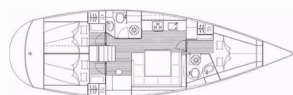

Charter Base ACI Marina Jezera, Croatia

Yacht ID 32

Charter Brand Bavaria Yachtbau

Name Annabella

Year 2010

Length 13.10 M

Cabins 3

Berths 6 + 1

Head/Shower 2

COMFORT: Bed linen, Cockpit cushions, Mattresses, Salon cushions

DECK: Anchor line, Anchor swivel, Bathing platform, Bimini top, Black ball, Black conus, Boat hook, Bosun's chair (Safe seat) (boatswain's chair), Canister for water, Cockpit table, Cockpit table with light, Cockpit/stern, outside shower, Davit, Dinghy, Dinghy (byboat) pump, Electric anchor windlass, Fenders, Gangway, Hawser, Impeller, V-belt, oilfilter, Jerry cans for diesel, Main anchor, Mooring ropes , Plastic bucket, Remote control for anchor winch with chain counter at helm, Repair box for dinghy, Round/globular fender, Spare anchor (Reserve, Auxiliary anchor), Spotlight / Headlights, Sprayhood, Spring line, Teak cockpit, Water hose

ENTERTAINMENT: Outdoor speakers, Radio, Underwater lights

GALLEY: Gas bottles, Hot water, Ice box, Kitchen utensils (Galley equipment, cutlery), Refrigerator

INTERIOR: Barometer, Clock, Inside shower

NAVIGATION: Autopilot, Bow thruster, Bretonplotter, Composite steering wheels, GPS, GPS chart plotter - cockpit, Hand bearing compass, Harbour guides, Logge/Lot/Speed/Wind, Navigation (Nautical) charts and nautical guide , Navigation set, Navtex, Radar reflector, Spyglass, Spyglass with bearing compass, Tridata, Windex

SAFETY: Distress signals, EPIRB-Distress radio beacons, Fire extinguisher , First aid kit , Flashlight, Fog horn, Life attol, Life belts (Safety harness), Life buoy + Flashing light, Life jackets, Liferaft , Set of tools , VHF radio , Wire (shroud) cutter

YACHT ELECTRICS: Battery charger , Heating, Inverter, Shore connection 220 V, Solar panels, USB sockets