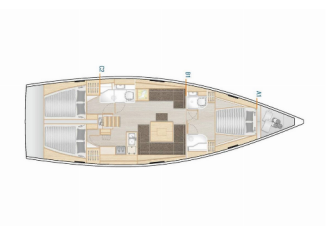

Charter Base Yachtclub Seget (Marina Baotić),
Croatia

Yacht ID 3135

Charter Brand Hanse Yachts

Name One Life

Year 2021

Length 14.04 M

Cabins 3

Berths 6 + 2