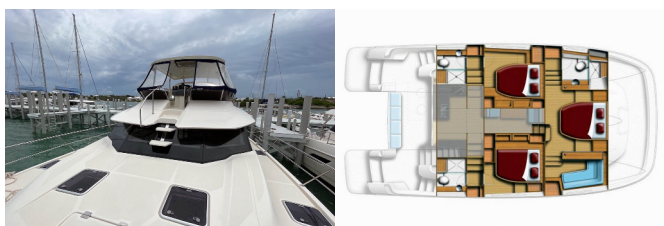

Charter Base Conch Inn Marina, Marsh Harbour, Bahamas

Yacht ID 3110

Charter Brand Aquila Yachts

Name Gr8 Day (Social Distancing II)

Year 2018

Length 13.70 M

Cabins 3

Berths 8

Head/Shower 3

COMFORT: Mattresses

DECK: Aft lounge area, Cockpit/stern, outside shower, Dinghy with outboard engine, Electric anchor windlass, Flybridge, Foredeck sunbathing area, Swimming ladder

ENTERTAINMENT: Radio, Wet bar

SAFETY: VHF radio

YACHT ELECTRICS: Air Conditioning, Generator, Shore connection 220 V, Solar panels, Watermaker - desalinator

AVAILABILITY & PRICES

Aquila 44 Gr8 Day (Social Distancing II) (2018)

PRIMA SAILING