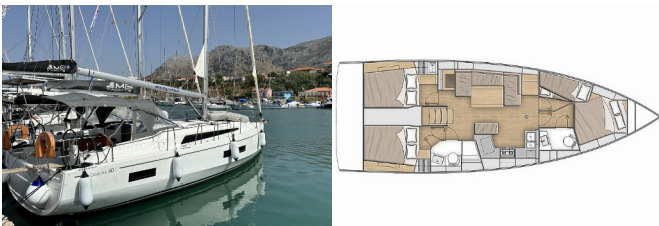

OCEANIS 40.1

Taylor (2021)

PRIMA SAILING
charter agency

VEMSA D.O.O. • Ozka Ulica 7 • 2310 Slovenska Bistrica • Slovenia

Phone: +386 41 767 155

E-mail: booking@prima-sailing.com

Web: prima-sailing.com

DECK: Dinghy, Electric anchor windlass

ENTERTAINMENT: Bluetooth player, Outdoor speakers

INTERIOR: Convertible table in salon, Electric fans, Electric toilet

NAVIGATION: Autopilot, Bow thruster, GPS chart plotter - cockpit

YACHT ELECTRICS: Batteries, Solar panels, USB sockets

Charter Base	Marina Lefkas, Greece
Yacht ID	3090
Charter Brand	Bénéteau
Name	Taylor
Year	2021
Length	12.87 M
Cabins	4
Berths	8 + 2
Head/Shower	2