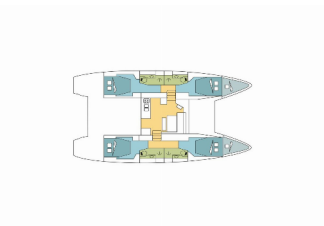

Charter Base	Seychelles, Praslin, Seychelles
Yacht ID	3000
Charter Brand	Lagoon-Bénéteau
Name	FRANCOIS-MAHE 2
Year	2021
Length	13.99 M
Cabins	4 + 2
Berths	8 + 2
Head/Shower	4

COMFORT: Cockpit cushions

DECK: Bimini top, Cockpit table, Cockpit/stern, outside shower, Dinghy, Electric anchor windlass, Flybridge, Gangway, Outboard engine