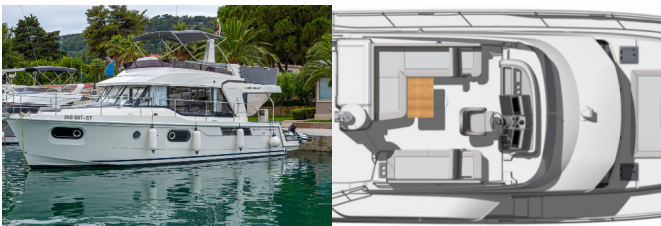

SWIFT TRAWLER 41

Judita (2020)

PRIMA SAILING
charter agency

VEMSA D.O.O. • Ozka Ulica 7 • 2310 Slovenska Bistrica • Slovenia

Phone: +386 41 767 155

E-mail: booking@prima-sailing.com

Web: prima-sailing.com

Charter Base	Marina Split - ACI , Croatia
Yacht ID	2919
Charter Brand	Bénéteau
Name	Judita
Year	2020
Length	13.43 M
Cabins	3
Berths	5 + 2
Head/Shower	2

COMFORT: Cockpit cushions, Sun mattresses

DECK: Bathing platform, Bimini top, Cockpit/stern, outside shower, Electric anchor windlass

ENTERTAINMENT: FUSION sound system, Indoor speakers, Outdoor speakers, Wi-Fi Internet

GALLEY: Hot water, Oven, Refrigerator, Stove

INTERIOR: Electric toilet

NAVIGATION: Autopilot, Bow thruster, LED Navigation lights, Wind instrument/Anemometer

SAFETY: VHF radio

YACHT ELECTRICS: 12V Socket, Air Conditioning, Battery charger , Generator, Shore connection 220 V, USB sockets