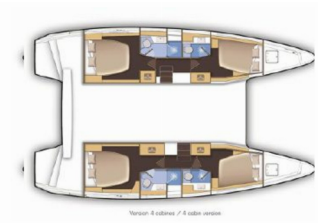

LAGOON 46

Queen Nika (2021)

PRIMA SAILING
charter agency

VEMSA D.O.O. • Ozka Ulica 7 • 2310 Slovenska Bistrica • Slovenia

Phone: +386 41 767 155

E-mail: booking@prima-sailing.com

Web: prima-sailing.com

Charter Base	Marina Frapa, Croatia
Yacht ID	2894
Charter Brand	Lagoon-Bénéteau
Name	Queen Nika
Year	2021
Length	13.99 M
Cabins	4 + 2
Berths	8 + 2 + 2
Head/Shower	4

COMFORT: Beach towel, Bed linen, Cockpit cushions, Towels

DECK: Bimini top, Cockpit table, Cockpit/stern, outside shower, Dinghy, Electric anchor windlass, Gangway, Outboard engine, Sprayhood, Teak cockpit