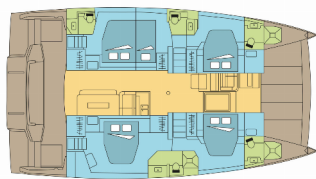

Charter Base	Conch Inn Marina, Marsh Harbour, Bahamas
Yacht ID	2850
Charter Brand	Catana
Name	Yepa
Year	2020
Length	14.86 M
Cabins	5
Berths	10
Head/Shower	5

COMFORT: Mosquito nets

DECK: Anchor with chain, Bathing platform, Bilge pump - Mechanic, Bimini top, Cockpit/stern, outside shower, Grill/Barbecue/Plancha, RIB 3m + 15 HP outboard, Spare anchor (Reserve, Auxiliary anchor)