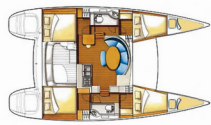

LAGOON 380

Grey Pearl (2019)

PRIMA SAILING
charter agency

VEMSA D.O.O. • Ozka Ulica 7 • 2310 Slovenska Bistrica • Slovenia

Phone: +386 41 767 155

E-mail: booking@prima-sailing.com

Web: prima-sailing.com

Charter Base	Marina Mandalina, Croatia
Yacht ID	2776
Charter Brand	Lagoon-Bénéteau
Name	Grey Pearl
Year	2019
Length	11.55 M
Cabins	4 + 2
Berths	8 + 2 + 2
Head/Shower	2

COMFORT: Bed linen, Cockpit cushions, Towels

DECK: Anchor with chain, Anchor with rope , Bimini top, Boat hook, Bosun's chair (Safe seat) (boatswain's chair), Cockpit table, Cockpit/stern, outside shower, Deck brush, Dinghy (byboat) pump, Dinghy with outboard engine, Electric anchor windlass, Fenders, Gangway, Impeller, Main anchor, Mooring ropes , Plastic bucket, Sea/Storm drogue anchor, Spare anchor (Reserve, Auxiliary anchor), Swimming ladder, Teak cockpit, Water hose, Winch handles

ENTERTAINMENT: Fusion radio, Outdoor speakers, TV + DVD

GALLEY: Hot water, Refrigerator

INTERIOR: Barometer, Clock, Yacht keys

NAVIGATION: 2 blade fixed propeller, Autopilot, Binoculars, Echosounder/Depthsounder, GPS chart plotter - cockpit, Harbour guides, Nautical charts, Navigation set, Radar reflector, Speedometer (Speed log)

SAFETY: Black Water Tank, Buoyant smoke signal, Emergency tiller, Fire axe, Fire extinguisher , First aid kit , Flashlight, Fog horn, Horseshoe lifebuoy, Life belts (Safety harness), Life jackets, Liferaft , Oars (Paddles), Signal rockets and torches , VHF radio

SAILS: Lazy bag, Lazy jacks, Winch

YACHT ELECTRICS: Air Conditioning, Generator, Heating, Shore connection 220 V