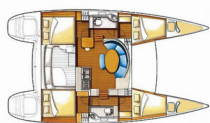

LAGOON 380

Grey Pearl (2019)

PRIMA SAILING
charter agency

VEMSA D.O.O. • Ozka Ulica 7 • 2310 Slovenska Bistrica • Slovenia

Phone: +386 41 767 155

E-mail: booking@prima-sailing.com

Web: prima-sailing.com

Charter Base	Marina Mandalina, Croatia
Yacht ID	2776
Charter Brand	Lagoon-Bénéteau
Name	Grey Pearl
Year	2019
Length	11.55 M
Cabins	4 + 2
Berths	8 + 2 + 2
Head/Shower	2

COMFORT: Bed linen, Cockpit cushions, Towels

DECK: Anchor with chain, Anchor with rope , Bimini top, Boat hook, Bosun's chair (Safe seat) (boatswain's chair), Cockpit table, Cockpit/stern, outside shower, Deck brush, Dinghy (byboat) pump, Dinghy with outboard engine, Electric anchor windlass, Fenders, Gangway, Impeller, Main anchor, Mooring ropes , Plastic bucket, Sea/Storm drogue anchor, Spare anchor (Reserve, Auxiliary anchor), Swimming ladder, Teak cockpit, Water hose, Winch handles

ENTERTAINMENT: Fusion radio, Outdoor speakers, TV + DVD

GALLEY: Hot water, Refrigerator

INTERIOR: Barometer, Clock, Yacht keys

NAVIGATION: 2 blade fixed propeller, Autopilot, Binoculars, Echosounder/Depthsounder, GPS chart plotter - cockpit, Harbour guides, Nautical charts, Navigation set, Radar reflector, Speedometer (Speed log)

SAFETY: Black Water Tank, Buoyant smoke signal, Emergency tiller, Fire axe, Fire extinguisher , First aid kit , Flashlight, Fog horn, Horseshoe lifebuoy, Life belts (Safety harness), Life jackets, Liferaft , Oars (Paddles), Signal rockets and torches , VHF radio

SAILS: Lazy bag, Lazy jacks, Winch

YACHT ELECTRICS: Air Conditioning, Generator, Heating, Shore connection 220 V