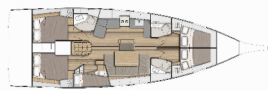

Charter Base Marina Rogac, Solta Island, Croatia

Yacht ID 2717

Charter Brand Bénéteau

Name Everest

Year 2021

Length 14.60 M

Cabins 5

Berths 10

Head/Shower 3

COMFORT: Cockpit cushions

DECK: Anchor with chain, Bathing platform, Bimini top, Cockpit table, Cockpit/stern, outside shower, Dinghy, Sprayhood, Swimming ladder, Teak cockpit

ENTERTAINMENT: Outdoor speakers, Wi-Fi Internet

GALLEY: Hot water, Oven, Refrigerator, Stove

INTERIOR: Convertible table in salon, Electric fans in cabins, Electric toilet

NAVIGATION: Autopilot, Binoculars, Bow thruster, GPS, GPS chart plotter - cockpit, Log/speed instrument, Nautical charts, Wind instrument/Anemometer

SAFETY: Black Water Tank, First aid kit , VHF radio

SAILS: Lazy bag

YACHT ELECTRICS: Battery charger , Heating, Shore power cable, Water heater, WC pump