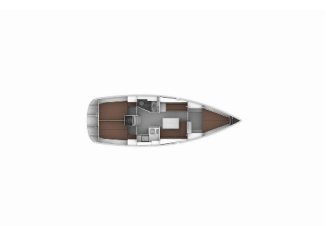

Charter Base	Ijsselmeer/Lelystad Haven, Netherlands
Yacht ID	2666
Charter Brand	Bavaria Yachtbau
Name	Bluesbreaker
Year	2013
Length	11.30 M
Cabins	3
Berths	6
Head/Shower	1

COMFORT: Cockpit cushions

DECK: Anchor line, Anchor swivel, Bimini top, Black ball, Black conus, Boat hook, Bosun's chair (Safe seat) (boatswain's chair), Cockpit table with light, Cockpit/stern, outside shower, Electric anchor windlass, Fenders, Hawser, Impeller, V-belt, oilfilter, Main anchor, Mooring ropes , Plastic bucket, Round/globular fender, Spare anchor (Reserve, Auxiliary anchor), Spotlight / Headlights, Sprayhood, Spring line, Teak cockpit, Water hose