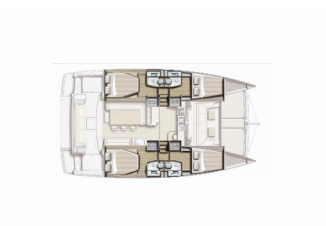

BALI 4.1

Avaler (2020)

VEMSA D.O.O. • Ozka Ulica 7 • 2310 Slovenska Bistrica • Slovenia

Phone: +386 41 767 155

E-mail: booking@prima-sailing.com

Web: prima-sailing.com

Charter Base	ACI Marina Dubrovnik, Croatia
Yacht ID	2620
Charter Brand	Catana
Name	Avaler
Year	2020
Length	12.35 M
Cabins	4
Berths	8 + 2
Head/Shower	4

COMFORT: Bed linen, Cockpit cushions, Sun mattresses

DECK: Bathing platform, Bimini top, Cockpit table, Cockpit/stern, outside shower, Dinghy, Flybridge, Forward cockpit

ENTERTAINMENT: Outdoor speakers, Radio CD player