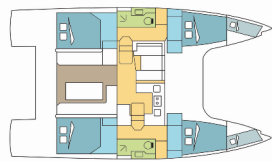

Charter Base	Grenada, Port Louis Marina, Caribbean
Yacht ID	2609
Charter Brand	Nautitech Rochefort
Name	NAELLEWENN II
Year	2020
Length	11.98 M
Cabins	4 + 2
Berths	8 + 2 + 2
Head/Shower	2

COMFORT: Cockpit cushions, Cockpit seat cushions with backrest

DECK: Cockpit fridge, Davit, Electric anchor windlass, Swimming ladder

ENTERTAINMENT: Fusion radio, Outdoor speakers

GALLEY: Oven, Refrigerator, Stove

INTERIOR: Convertible table in salon, Electric fans in cabins