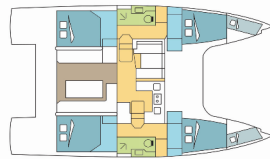

NAUTITECH 40 OPEN

NAELLEWENN II (2020)

PRIMA SAILING
charter agency

VEMSA D.O.O. • Ozka Ulica 7 • 2310 Slovenska Bistrica • Slovenia

Phone: +386 41 767 155

E-mail: booking@prima-sailing.com

Web: prima-sailing.com

Charter Base	Grenada, Port Louis Marina, Caribbean
Yacht ID	2609
Charter Brand	Nautitech Rochefort
Name	NAELLEWENN II
Year	2020
Length	11.98 M
Cabins	4 + 2
Berths	8 + 2 + 2
Head/Shower	2

COMFORT: Cockpit cushions, Cockpit seat cushions with backrest

DECK: Cockpit fridge, Davit, Electric anchor windlass, Swimming ladder

ENTERTAINMENT: Fusion radio, Outdoor speakers

GALLEY: Oven, Refrigerator, Stove

INTERIOR: Convertible table in salon, Electric fans in cabins

NAVIGATION: Autopilot, Depthsounder, Speedometer (Speed log)

SAFETY: VHF radio

SAILS: Electric winch, Lazy bag, Lazy jacks, Self tailing (manual) winch

YACHT ELECTRICS: 12V Socket, Inverter, Solar panels, Watermaker - desalinator, WC pump